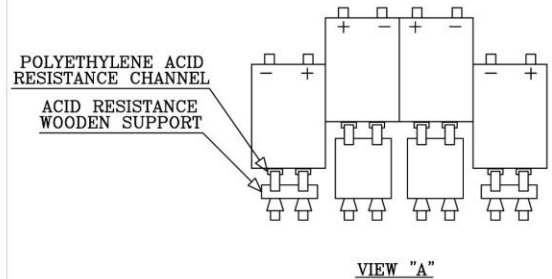

LEGEND

LOCATION	DESCRIPTION
+BF1	FUSE BOX
+B1	110V BATTERY(MAIN)
+B2	110V BATTERY(STANDBY)
+B3	48V BATTERY(60 AH)
+B4	48V BATTERY(20 AH)

ALL DIMENTION IS IN MILIMETER